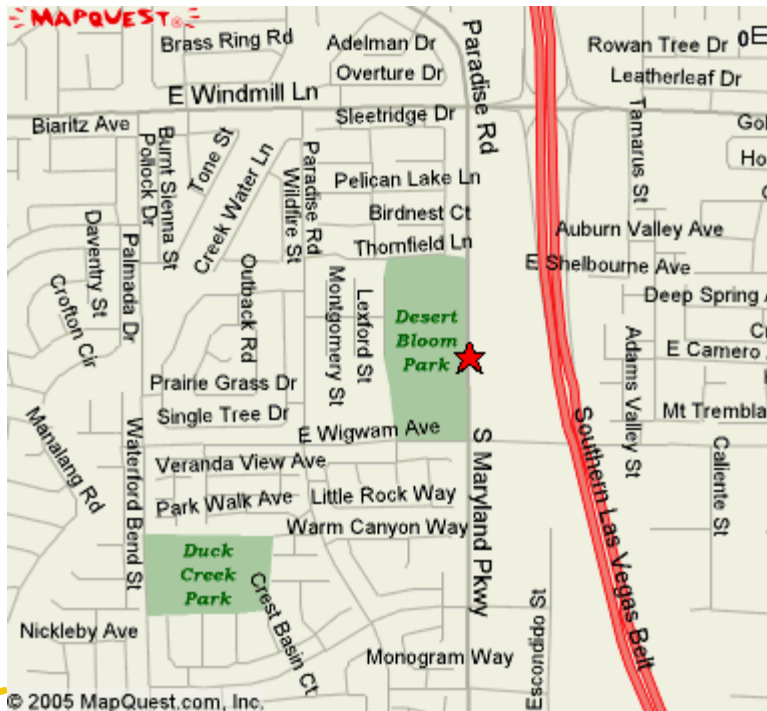

Location: Desert Bloom Park

Time: 6:00pm

Date: Friday, March 30th

**Please RSVP to:
Maylinn Rosales (235-4209) or
Christina Cazares (461-3917)**

(For directions see reverse side)

Desert Bloom Park Map:

*** Exit I-215 at Windmill and turn right
(west) on Windmill... then turn left (head
south) onto Maryland Parkway ***